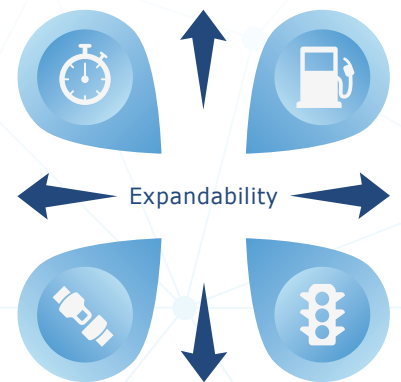

Learn more at www.gpsfms.com

Toll Free: 877-771-2236